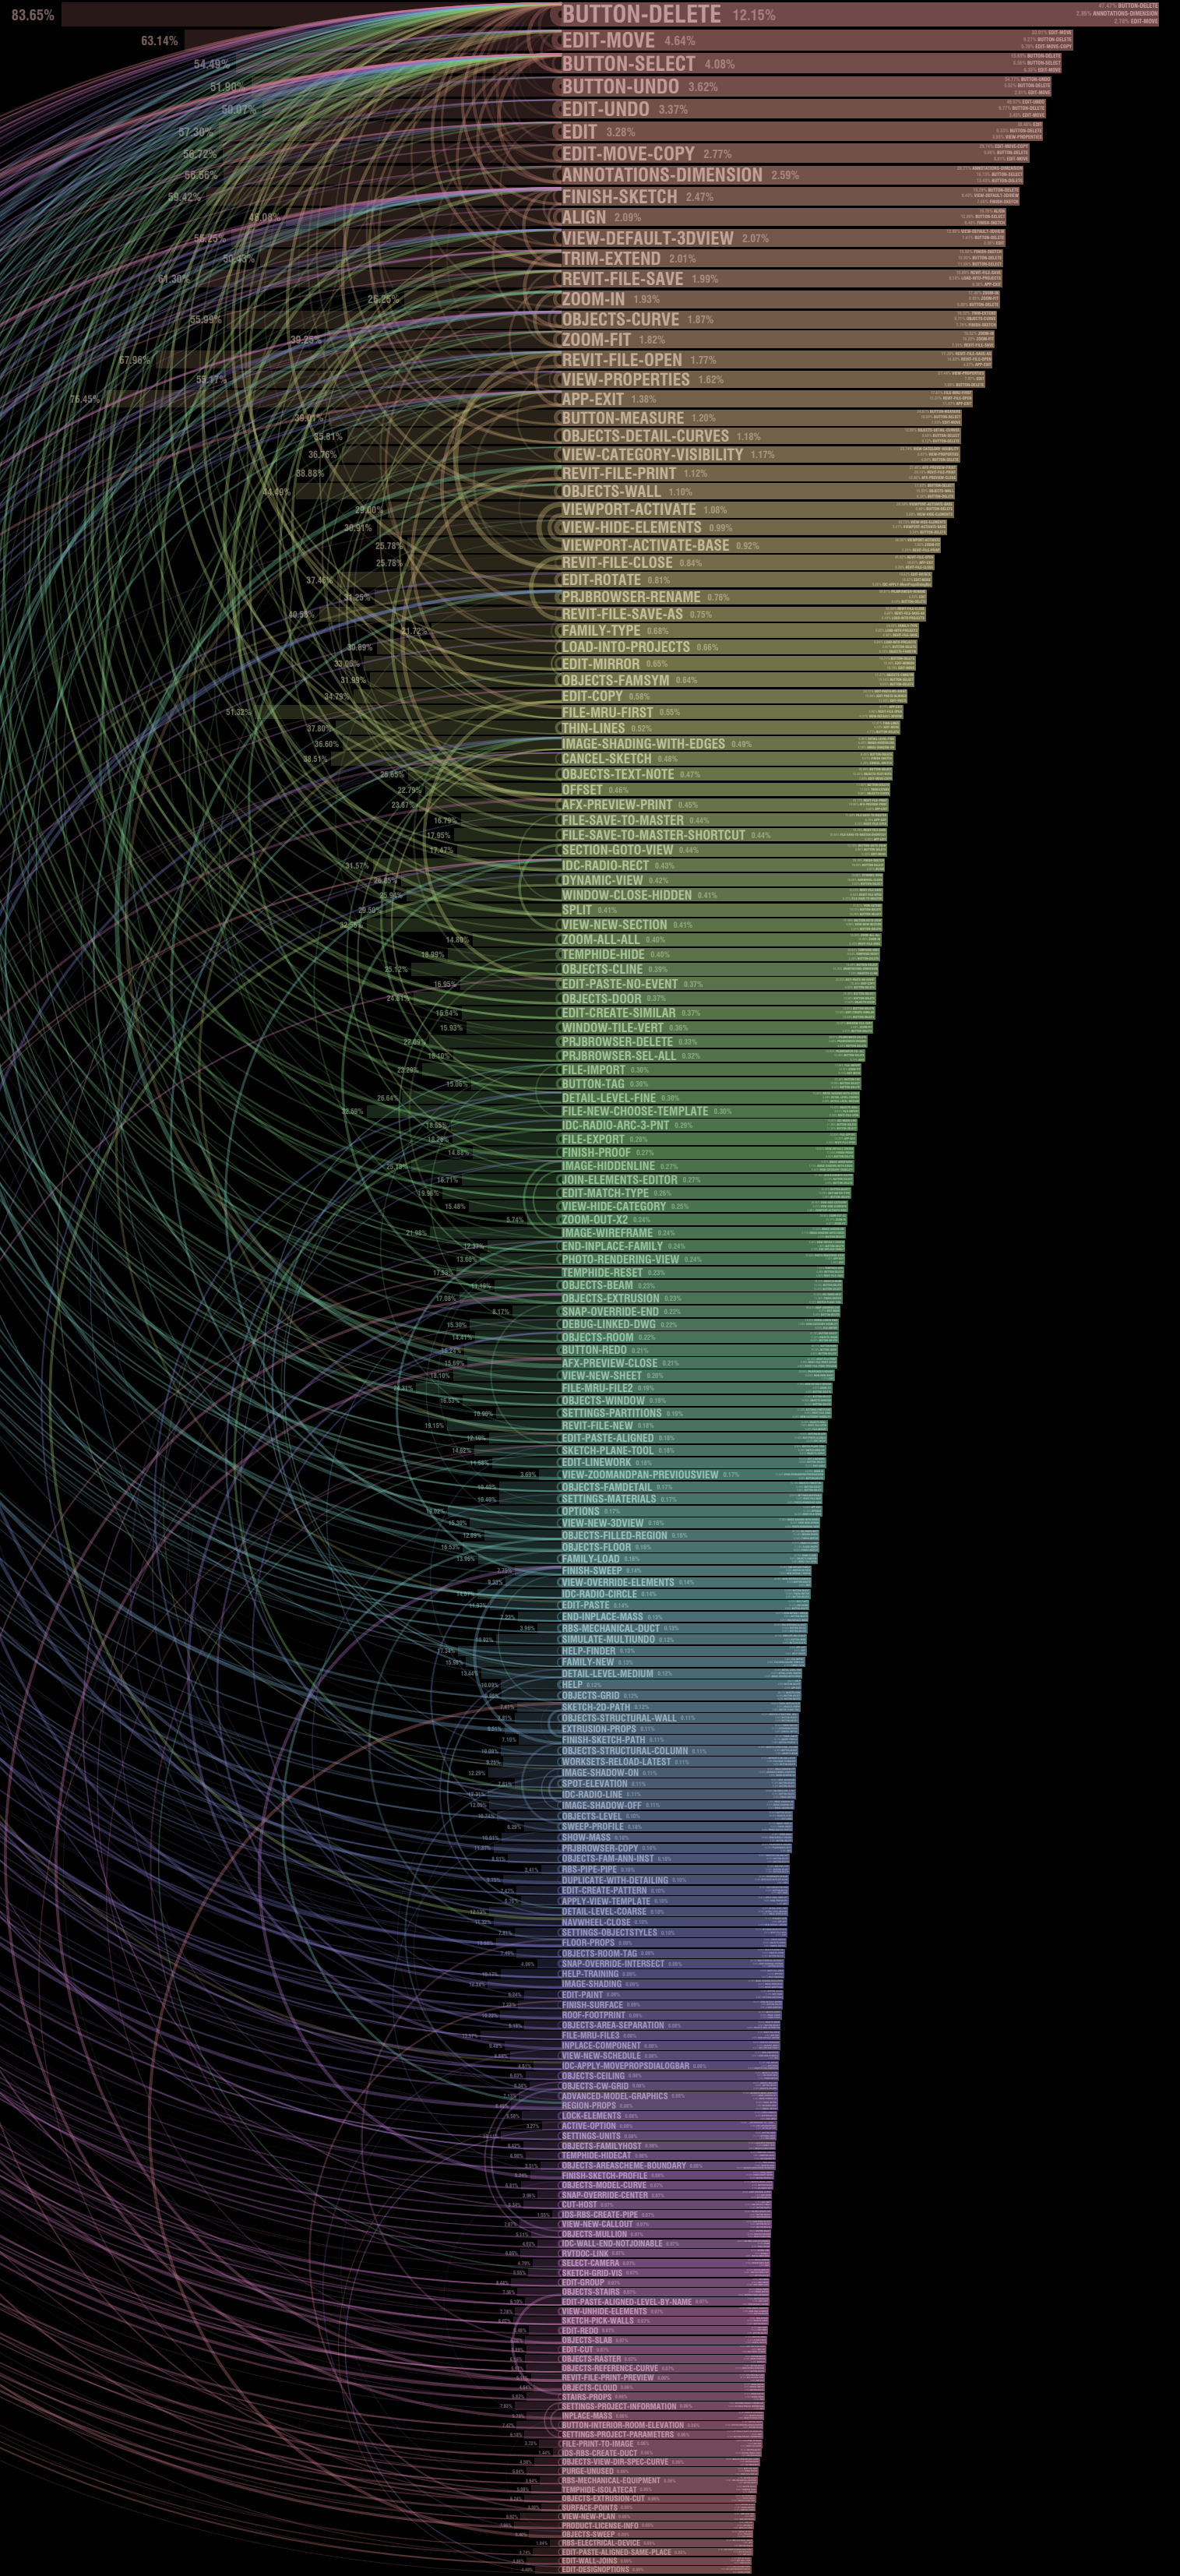

Autodesk Revit

Command Popularity (Percentage of users who use the command)
Command Frequency (As a percentage of all commands issued)

80.1% **CLINE** 4.04%

Links from previous commands
Links to next commands
Likely Next Commands
Command Name